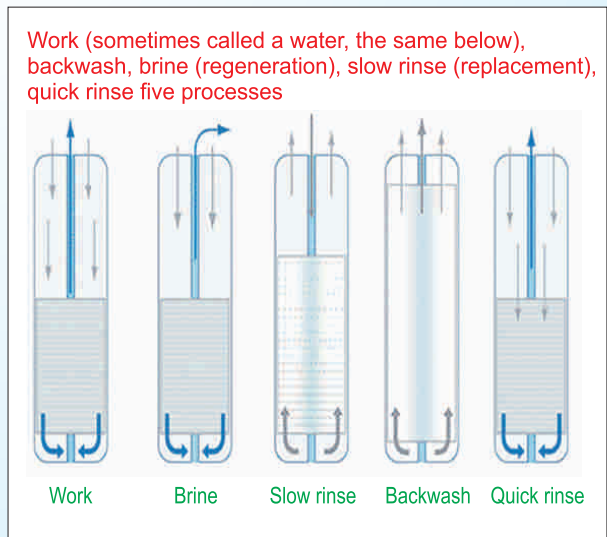

INNOVATECH *Enviro* SYSTEMS & SERVICES PVT LTD.

Mfrs. of : Water & Waste Water Treatment Equipments

HOSUR: #152/3A, ESI Ring Road, HOSUR - 635 126
Krishnagiri Dist. Tamil Nadu.

Phone: 04344-314214 Mobile: 96552 43909, 99449 67795, 96007 94860

E-mail: sales@innovatechindia.in, innovatechn14@gmail.com

www.innovatechindia.in

BANGALORE: #85/1, 33A Cross, Dr. Rajkumar Road,
Near RTO Office, Bangalore - 10. Karnataka.

Mobile: 99863 30735, 99449 67795, 96007 94860

E-mail: sales@innovatechindia.in, innovatechn14@gmail.com

www.innovatechindia.in

I N N O V A T E C H