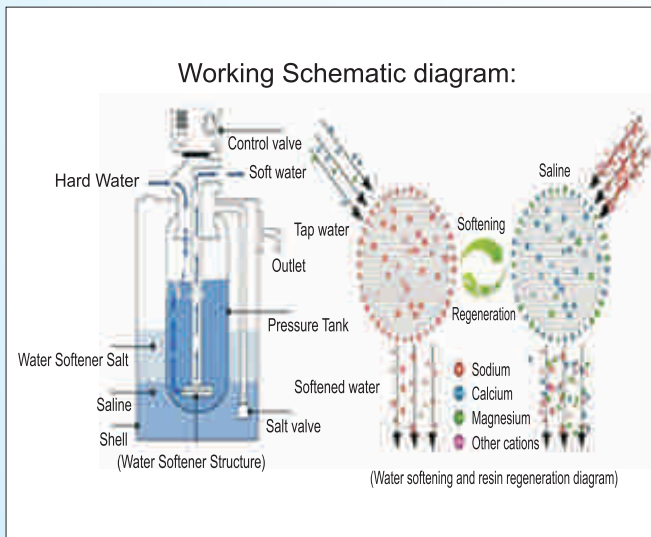

## Applications of Domestic Water Softener Water Filter System

- BRISO makes all silverware, glassware, tableware, porcelain are cleaner, brighter and shinier.
- BRISO greatly reduces housework by eliminating SOAP CURD formation.
- Toilet's, sink's, bathhub are no longer yellow fur producing peculiar smell.
- BRISO soft water helps us to avoid DARK & BROWN SKIN DISCOLOURATION after bathing.
- BRISO keeps our skin & hair looks softer, cleaner, smoother and fairer especially for children's.
- BRISO makes the fabrics softer, brighter, long lasting and white stays white without dingy gray, yellow shaded caused by hard water.
- BRISO preserves the life of all water using APPLICATIONS such as coffee & ice makers, dishwashers, cloths' washing machine & thereby reduces machine maintenance cost.
- Especially BRISO gives your WATER HEATER Long LIFE and also reduces yearly energy cost of that appliance by 22-29%.
- BRISO prevents the PIPELINES installed in the interior part from getting choked, scale membrane and foul smelling.
- BRISO installed home will reduce greenhouse gases equivalent to remove ONE SUV from the road for one year.

## THE WORKING PRINCIPLE OF DOMESTIC WATER SOFTENER WATER FILTER SYSTEM